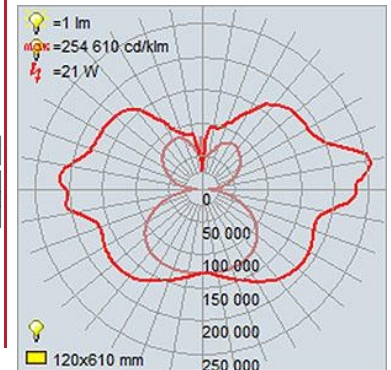

Location: _____

Type: _____

Quantity: _____

Notes: _____

LINE DRAWING

IES FILE

In addition to Access Lighting's purchase and warranty terms and conditions, by signing below or placing an order, you agree that you are authorized to bind the entity placing any order and acknowledge the following: All of sizes and measurements are approximate and all images are for illustrative purposes only. In the event of an inconsistency, the "Product Measurements" section controls. There also may be slight differences in the colors and designs compared to the displayed and printed images.