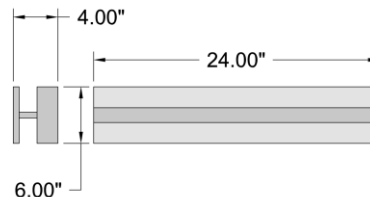

| FIXTURE | BACKPLATE / CANOPY |
|-----------------|--------------------|
| Length: | Length |
| Width: 24" | Width: |
| Diameter | Diameter: |
| Height: 6" | Height: |
| Extension: 4" | |
| Overall Height: | |

Location: _____

Type: _____

Quantity: _____

Notes: _____

LINE DRAWING

IES FILE

In addition to Access Lighting's purchase and warranty terms and conditions, by signing below or placing an order, you agree that you are authorized to bind the entity placing any order and acknowledge the following: All of sizes and measurements are approximate and all images are for illustrative purposes only. In the event of an inconsistency, the "Product Measurements" section controls. There also may be slight differences in the colors and designs compared to the displayed and printed images.